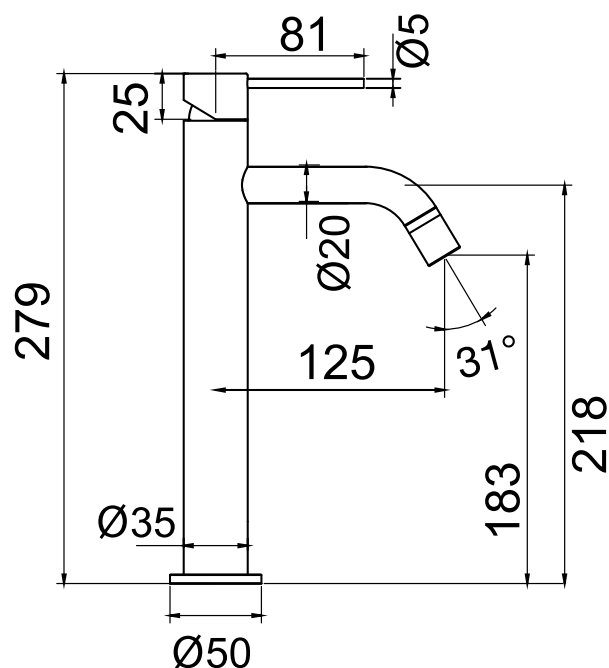

Voyage High Classic

Art no: 10219 RSK: 8275719